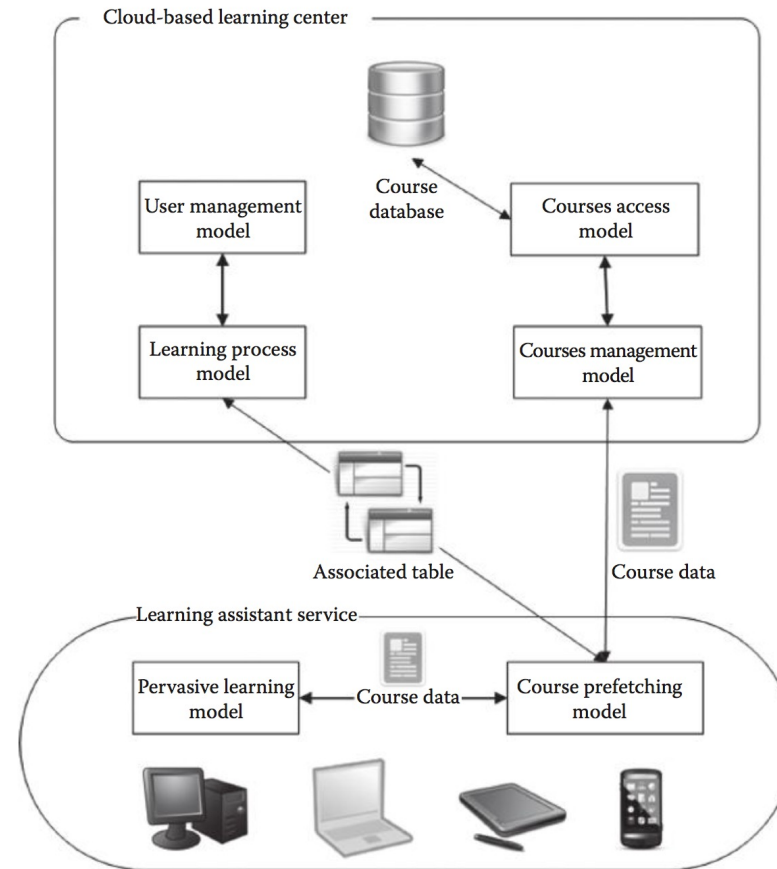

# Scope of the MPEG-DASH standard

# The architecture of scheduling on video transcoding for DASH in the cloud environment

# System architecture

หนังสืออ้างอิง (Ref.)