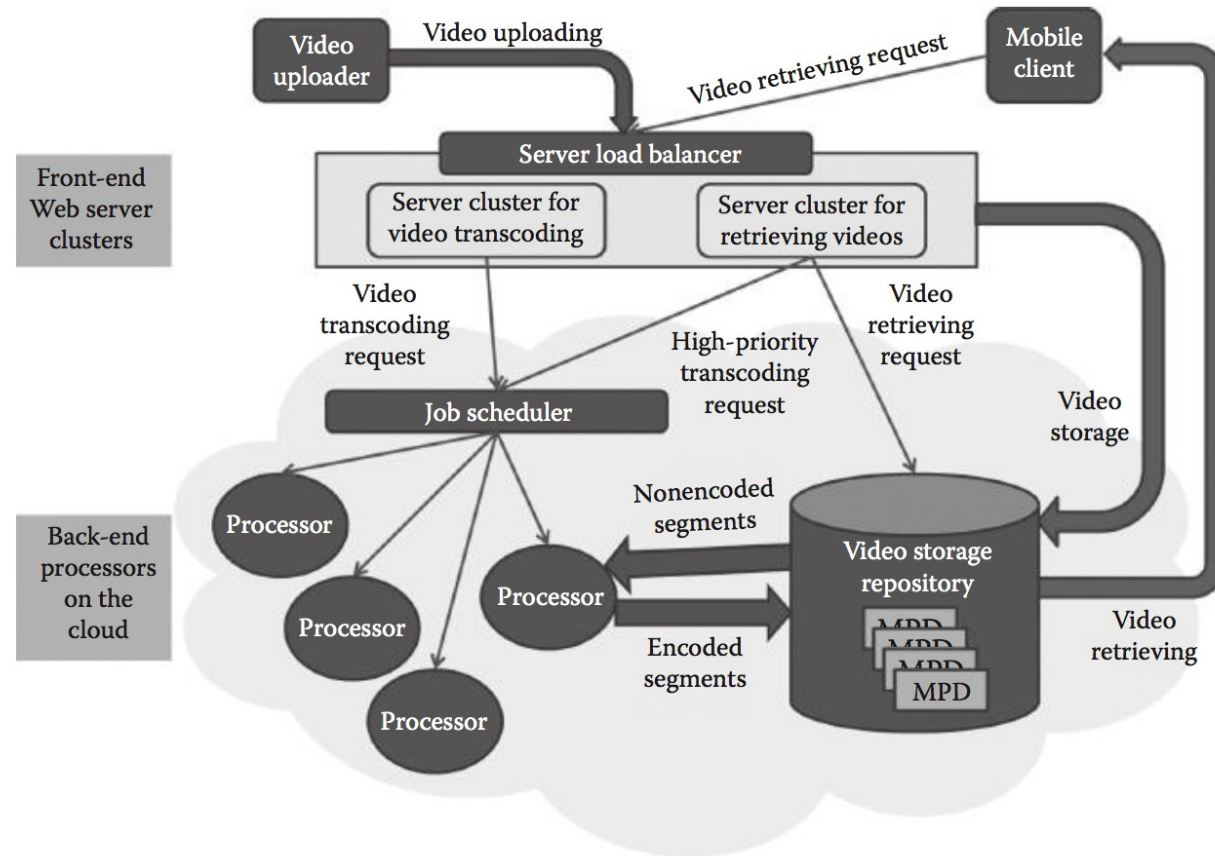

# Fundamental concept of fog computing

# Media-centric theory of learning in CoP.

# Scope of the MPEG-DASH standard

# The architecture of scheduling on video transcoding for DASH in the cloud environment