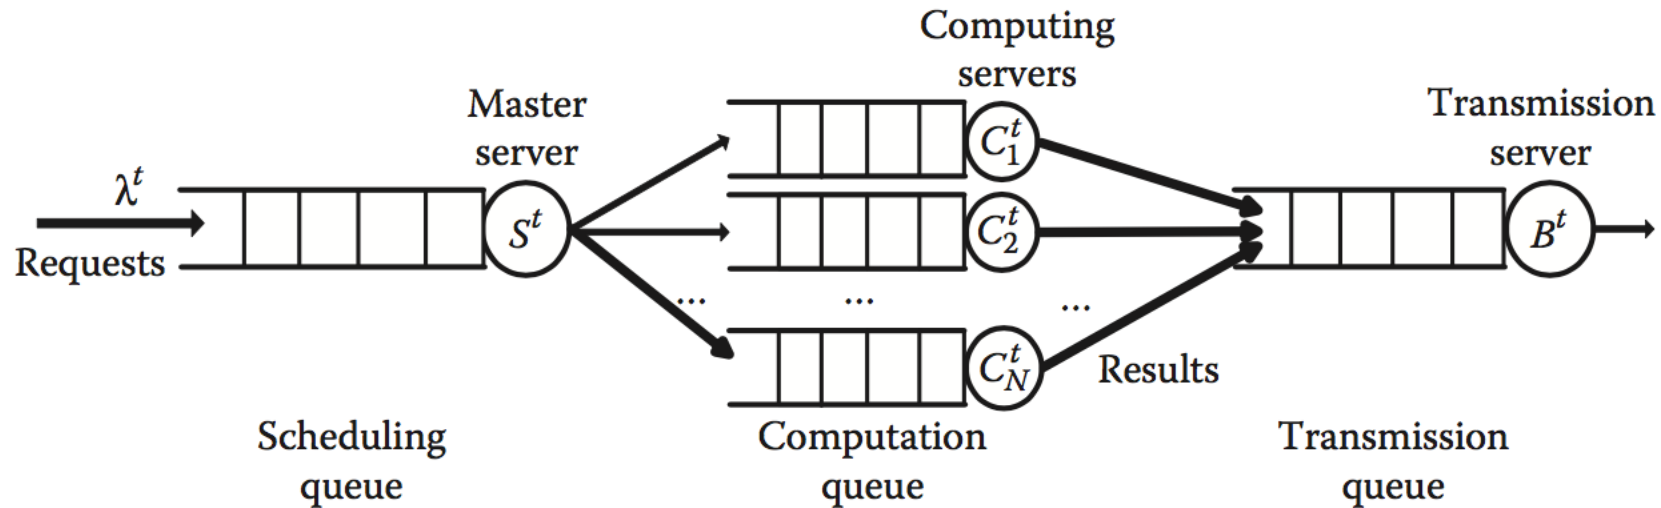

Architecture of multimedia cloud computing

Data center architecture for multimedia app.

Queuing model of the data center in multimedia cloud

Fundamental concept of fog computing

Media-centric theory of learning in CoP.

Scope of the MPEG-DASH standard

The architecture of scheduling on video transcoding for DASH in the cloud environment

System architecture

หนังสืออ้างอิง (Ref.)

Required Text

- Kuan-Ching Li, Qing Li and Timothy K. Shih "Cloud Computing and Digital Media Fundamentals, Techniques, and Applications"
Taylor & Francis Group, LLC 1st, 2014.