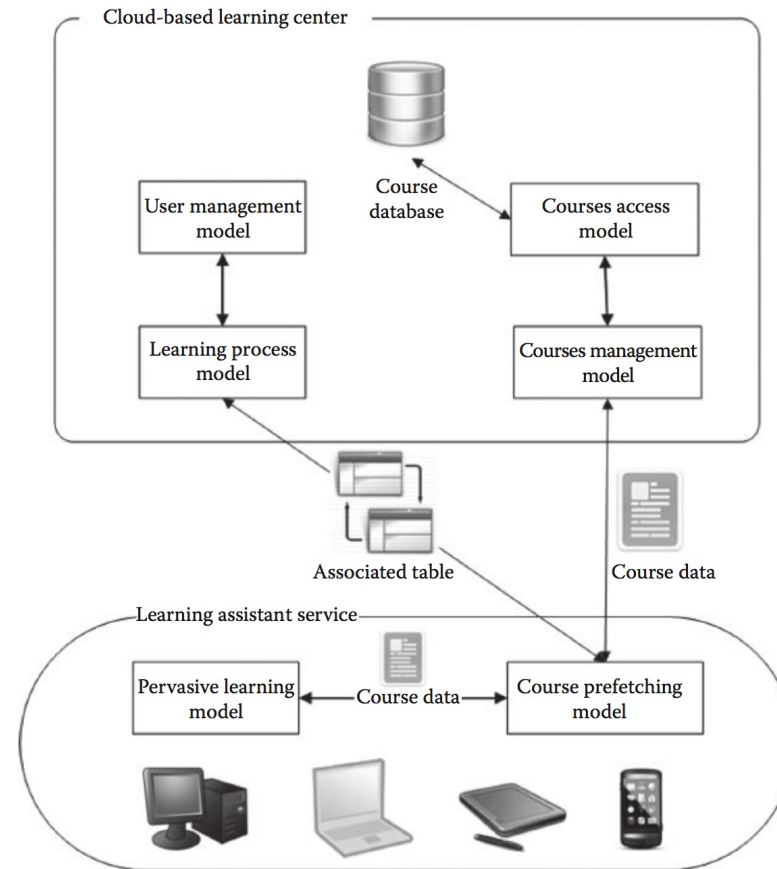

Architecture of multimedia cloud computing

Data center architecture for multimedia app.

Queuing model of the data center in multimedia cloud

Fundamental concept of fog computing

Media-centric theory of learning in CoP.

Scope of the MPEG-DASH standard

The architecture of scheduling on video transcoding for DASH in the cloud environment

System architecture

หนังสืออ้างอิง (Ref.)

Required Text

- Kuan-Ching Li, Qing Li and Timothy K. Shih "Cloud Computing and Digital Media Fundamentals, Techniques, and Applications"
Taylor & Francis Group, LLC 1st, 2014.