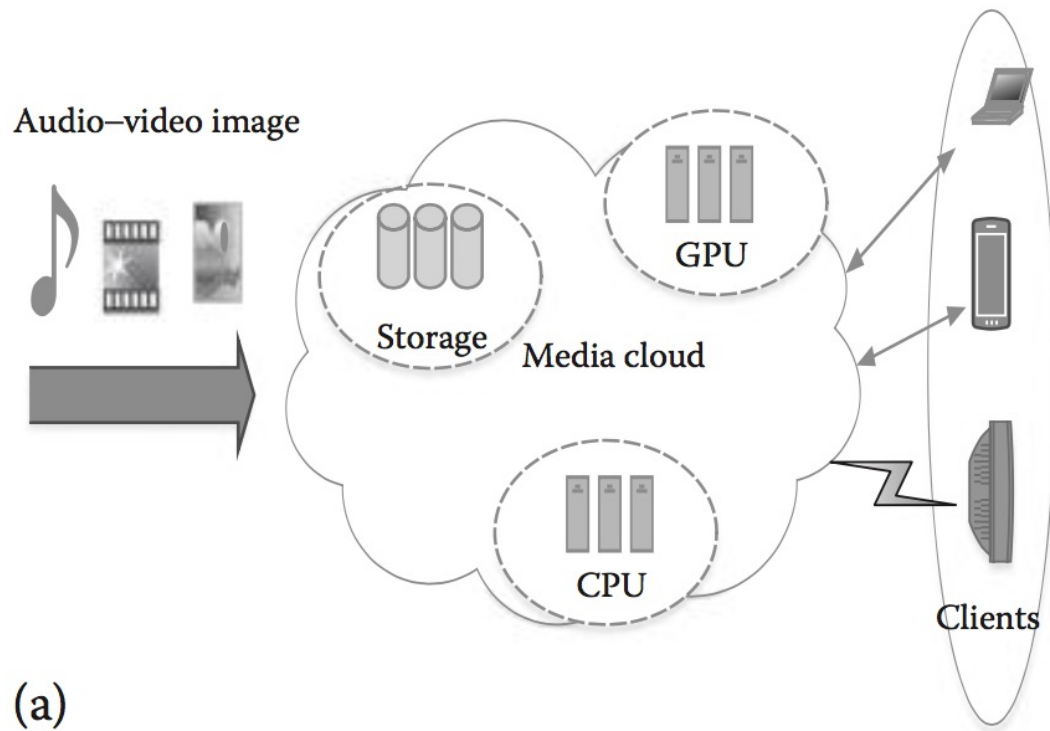

Faculty of Engineering and Industrial Technology

Suan Sunandha Rajabhat University

สื่อการสอน วิชา การประมวลผลบนคลาวด์ CPE5005

ผศ.ดร.พรภวิษย์ บุญศรีเมือง

Cloud mobile multimedia architecture with control and data flows

Architecture of multimedia cloud computing

Data center architecture for multimedia app.

Queuing model of the data center in multimedia cloud

Fundamental concept of fog computing

Media-centric theory of learning in CoP.

Scope of the MPEG-DASH standard

The architecture of scheduling on video transcoding for DASH in the cloud environment

System architecture

หนังสืออ้างอิง (Ref.)

Required Text

- Kuan-Ching Li, Qing Li and Timothy K. Shih "Cloud Computing and Digital Media Fundamentals, Techniques, and Applications"
Taylor & Francis Group, LLC 1st, 2014.