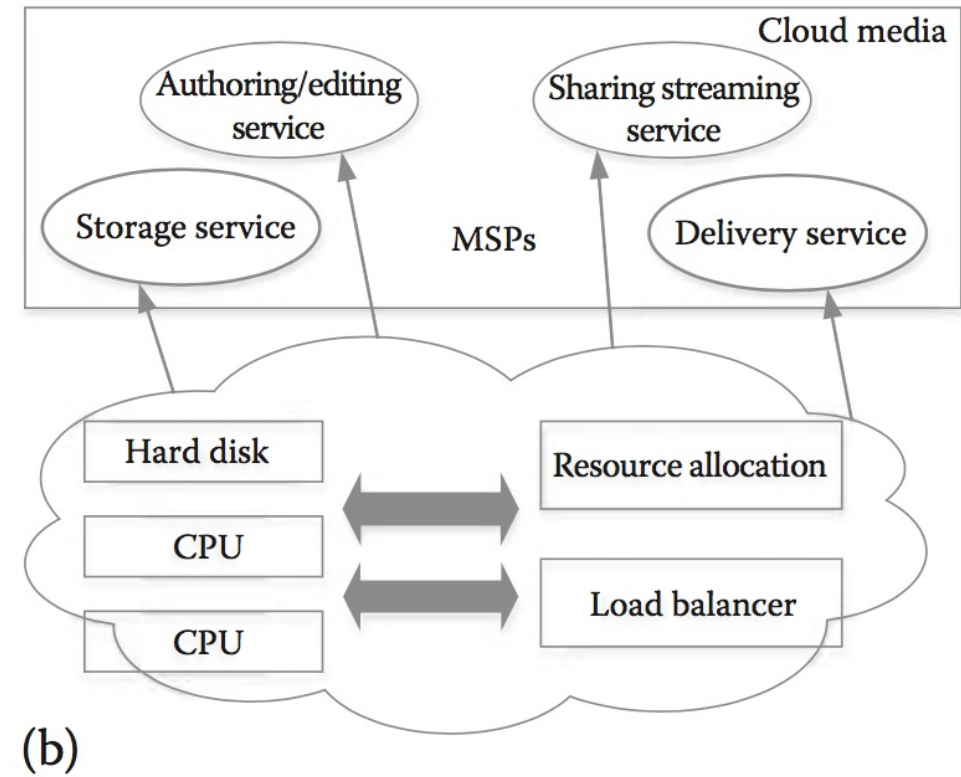

Faculty of Engineering and Industrial Technology

Suan Sunandha Rajabhat University

สื่อการสอน วิชา การประมวลผลบนคลาวด์ CPE5005

ผศ.ดร.พรภวิษย์ บุญศรีเมือง

Cloud mobile multimedia architecture with control and data flows

Architecture of multimedia cloud computing

Data center architecture for multimedia app.

Queuing model of the data center in multimedia cloud

Fundamental concept of fog computing

Media-centric theory of learning in CoP.

Scope of the MPEG-DASH standard

The architecture of scheduling on video transcoding for DASH in the cloud environment

System architecture

หนังสืออ้างอิง (Ref.)

Required Text

- Kuan-Ching Li, Qing Li and Timothy K. Shih "Cloud Computing and Digital Media Fundamentals, Techniques, and Applications"
Taylor & Francis Group, LLC 1st, 2014.