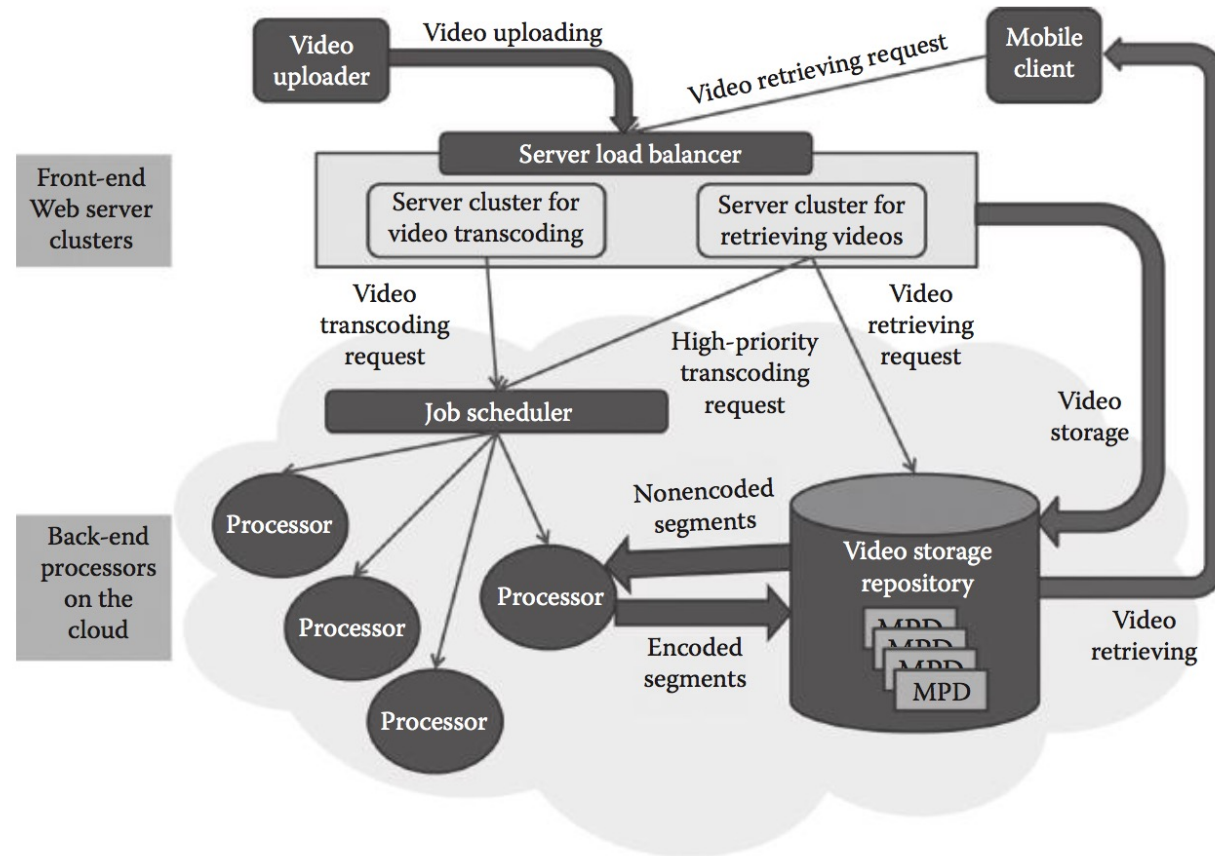

Architecture of multimedia cloud computing

Data center architecture for multimedia app.

Queuing model of the data center in multimedia cloud

Fundamental concept of fog computing

Media-centric theory of learning in CoP.

Scope of the MPEG-DASH standard

The architecture of scheduling on video transcoding for DASH in the cloud environment

System architecture

หนังสืออ้างอิง (Ref.)

Required Text

- Kuan-Ching Li, Qing Li and Timothy K. Shih "Cloud Computing and Digital Media Fundamentals, Techniques, and Applications"
Taylor & Francis Group, LLC 1st, 2014.