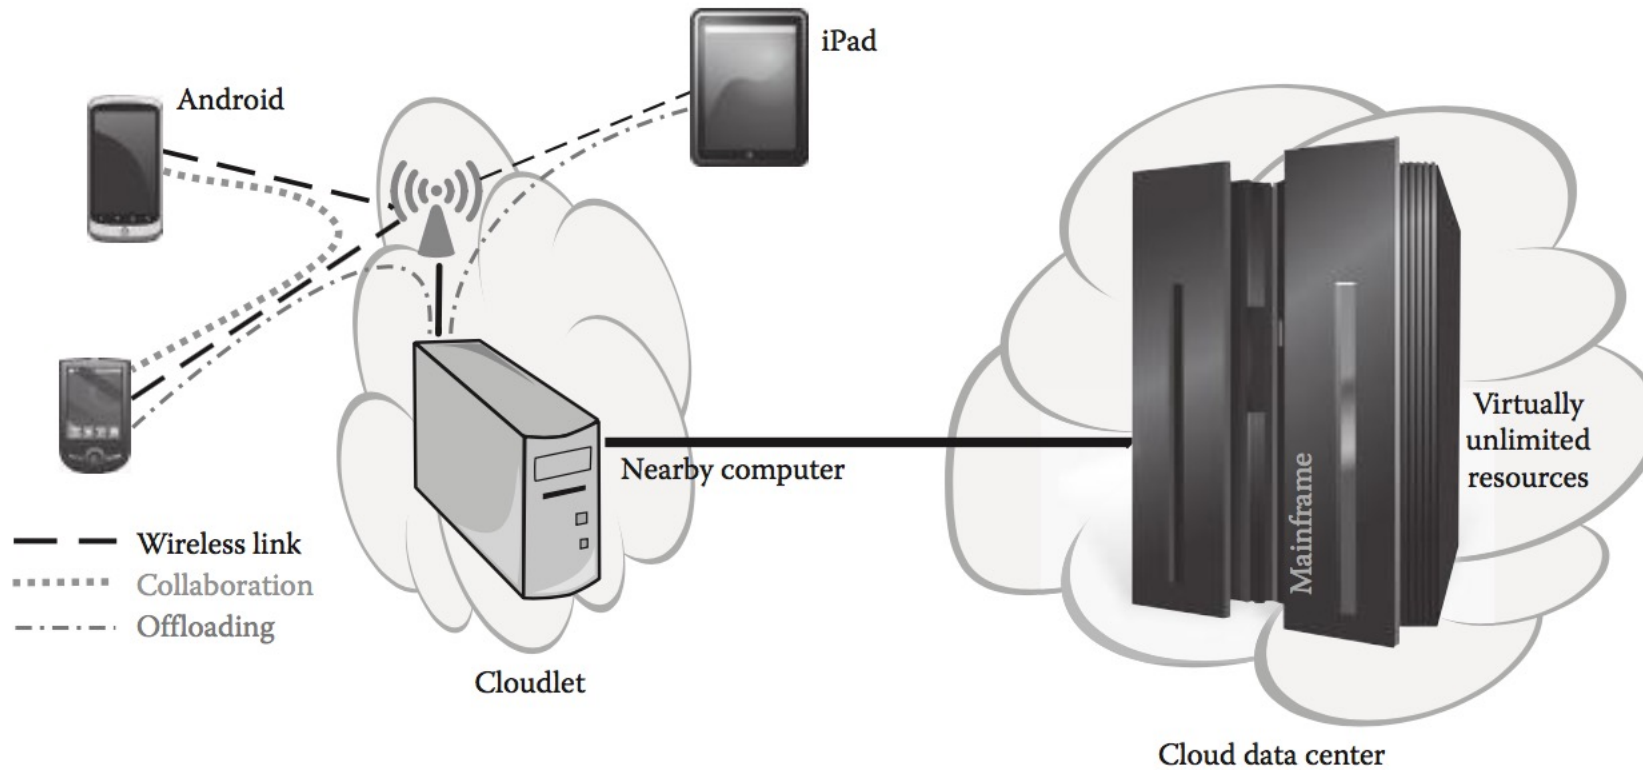

Architecture of multimedia cloud computing

Data center architecture for multimedia app.

Queuing model of the data center in multimedia cloud

Fundamental concept of fog computing

Media-centric theory of learning in CoP.

Scope of the MPEG-DASH standard

The architecture of scheduling on video transcoding for DASH in the cloud environment

System architecture

หนังสืออ้างอิง (Ref.)

Required Text

- Kuan-Ching Li, Qing Li and Timothy K. Shih "Cloud Computing and Digital Media Fundamentals, Techniques, and Applications"
Taylor & Francis Group, LLC 1st, 2014.