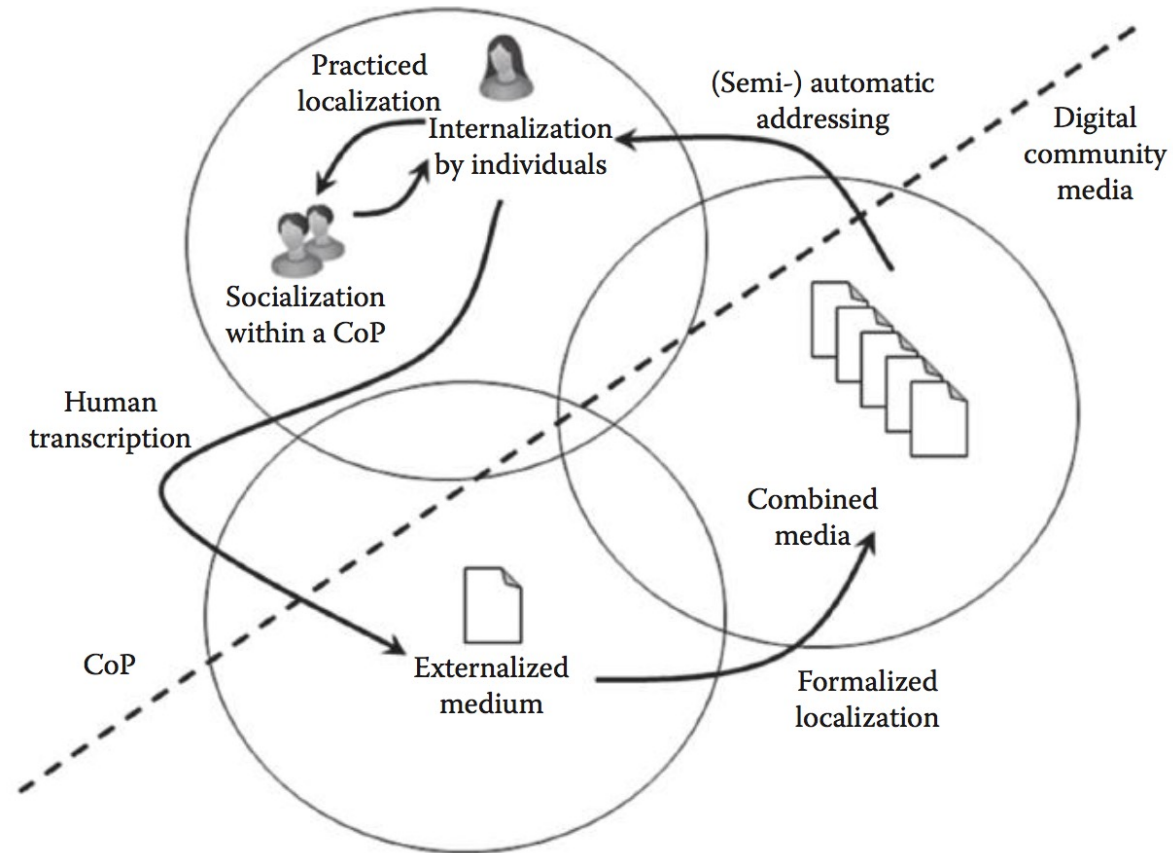

Architecture of multimedia cloud computing

Data center architecture for multimedia app.

Queuing model of the data center in multimedia cloud

Fundamental concept of fog computing

Media-centric theory of learning in CoP.

Scope of the MPEG-DASH standard

The architecture of scheduling on video transcoding for DASH in the cloud environment

System architecture

หนังสืออ้างอิง (Ref.)

Required Text

- Kuan-Ching Li, Qing Li and Timothy K. Shih "Cloud Computing and Digital Media Fundamentals, Techniques, and Applications"
Taylor & Francis Group, LLC 1st, 2014.