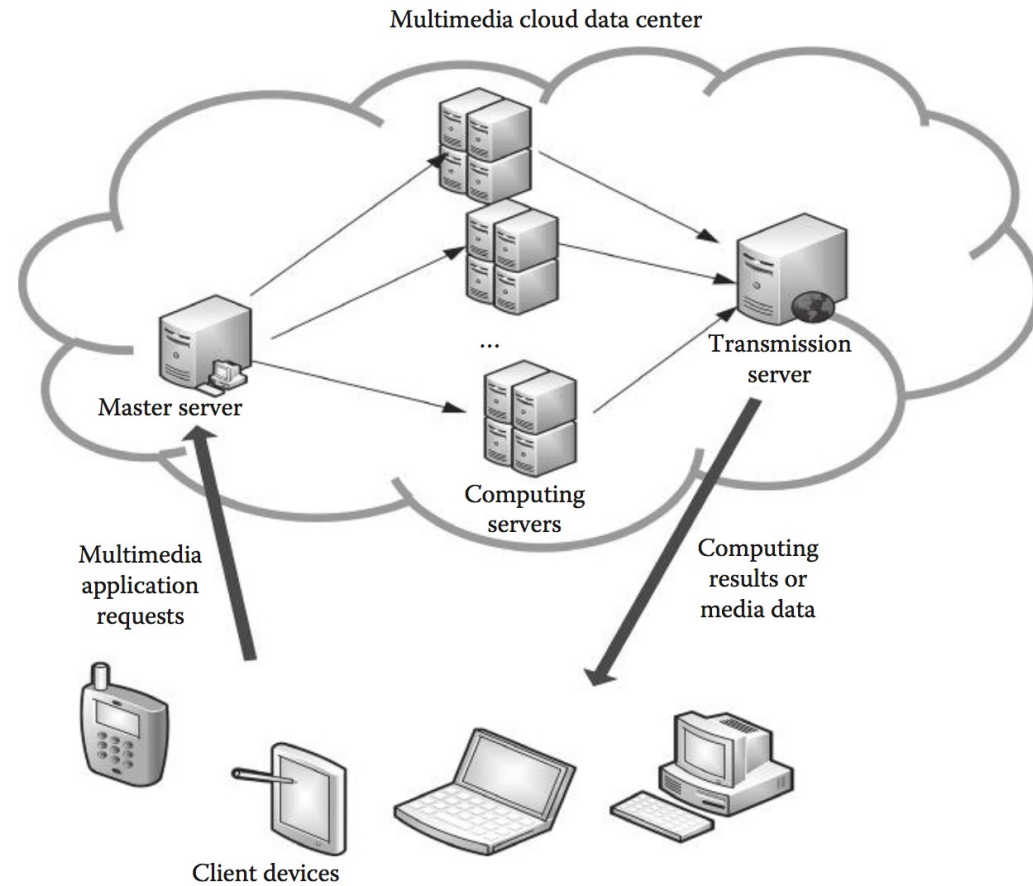

Faculty of Engineering and Industrial Technology

Suan Sunandha Rajabhat University

สื่อการสอน วิชา การประมวลผลบนคลาวด์ CPE5005

ผศ.ดร.พรภวิษย์ บุญศรีเมือง

Cloud mobile multimedia architecture with control and data flows

Architecture of multimedia cloud computing

Data center architecture for multimedia app.

Queuing model of the data center in multimedia cloud

Fundamental concept of fog computing

Media-centric theory of learning in CoP.

Scope of the MPEG-DASH standard

The architecture of scheduling on video transcoding for DASH in the cloud environment

System architecture

หนังสืออ้างอิง (Ref.)

Required Text

- Kuan-Ching Li, Qing Li and Timothy K. Shih "Cloud Computing and Digital Media Fundamentals, Techniques, and Applications"
Taylor & Francis Group, LLC 1st, 2014.