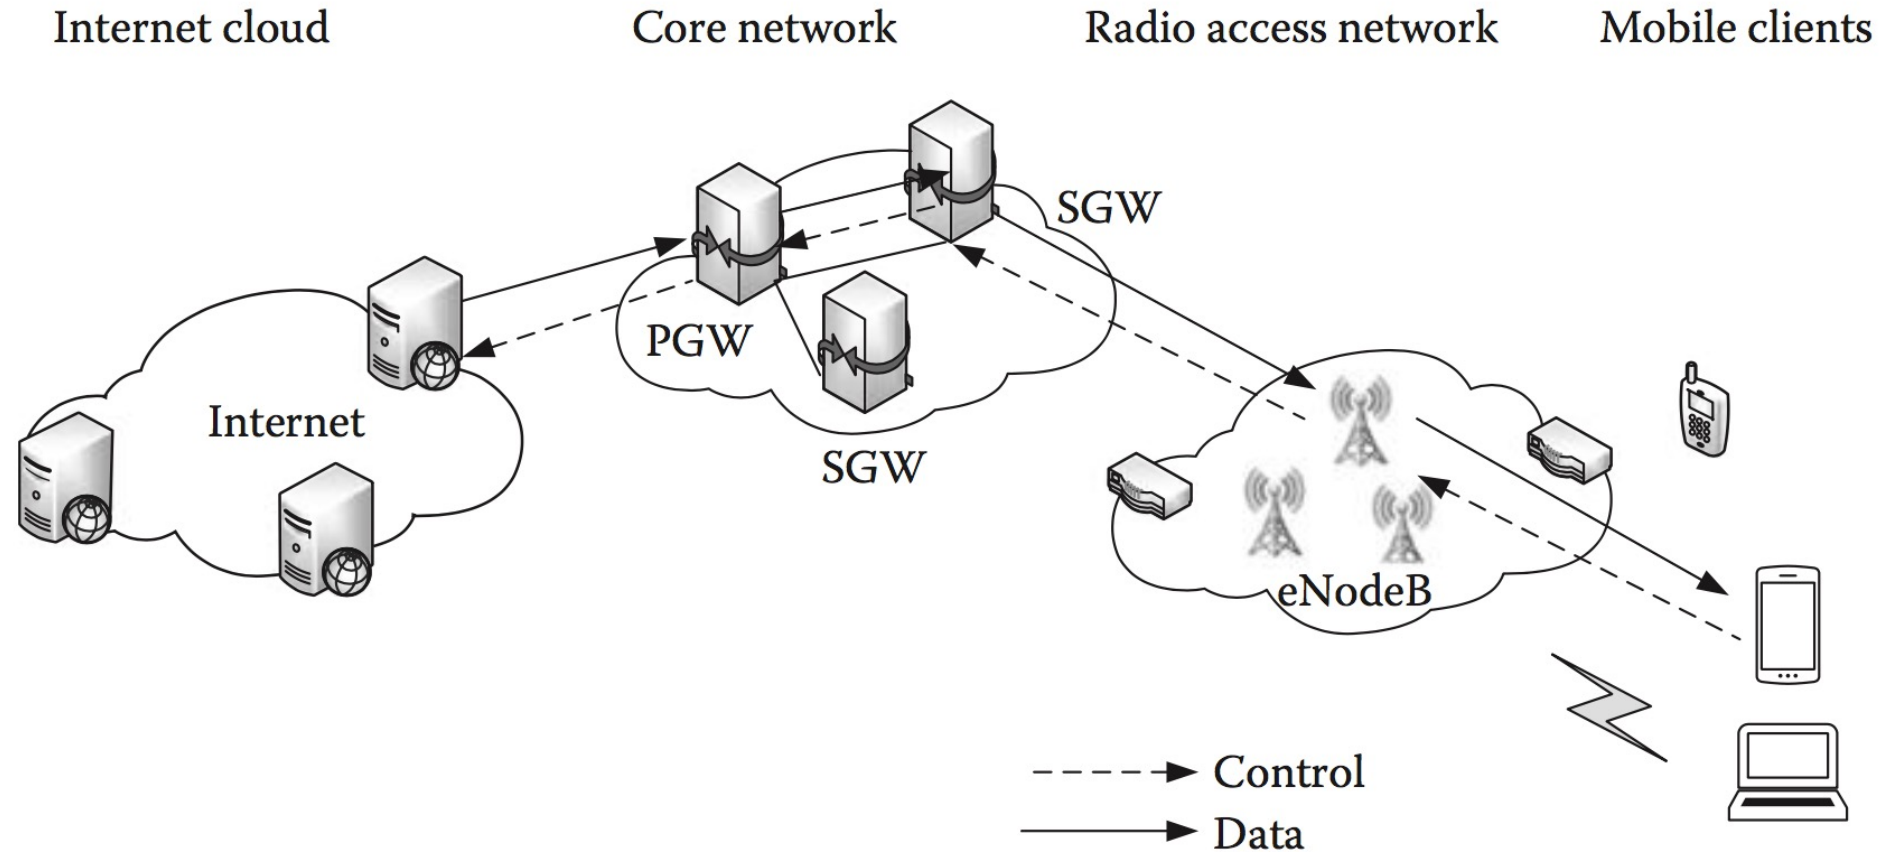

Faculty of Engineering and Industrial Technology

Suan Sunandha Rajabhat University

สื่อการสอน วิชา การประมวลผลบนคลาวด์ CPE5005

ผศ.ดร.พรภวิษย์ บุญศรีเมือง

Cloud mobile multimedia architecture with control and data flows

Architecture of multimedia cloud computing

Data center architecture for multimedia app.

Queuing model of the data center in multimedia cloud

Fundamental concept of fog computing

Media-centric theory of learning in CoP.

Scope of the MPEG-DASH standard

The architecture of scheduling on video transcoding for DASH in the cloud environment

System architecture

หนังสืออ้างอิง (Ref.)

Required Text

- Kuan-Ching Li, Qing Li and Timothy K. Shih "Cloud Computing and Digital Media Fundamentals, Techniques, and Applications"
Taylor & Francis Group, LLC 1st, 2014.