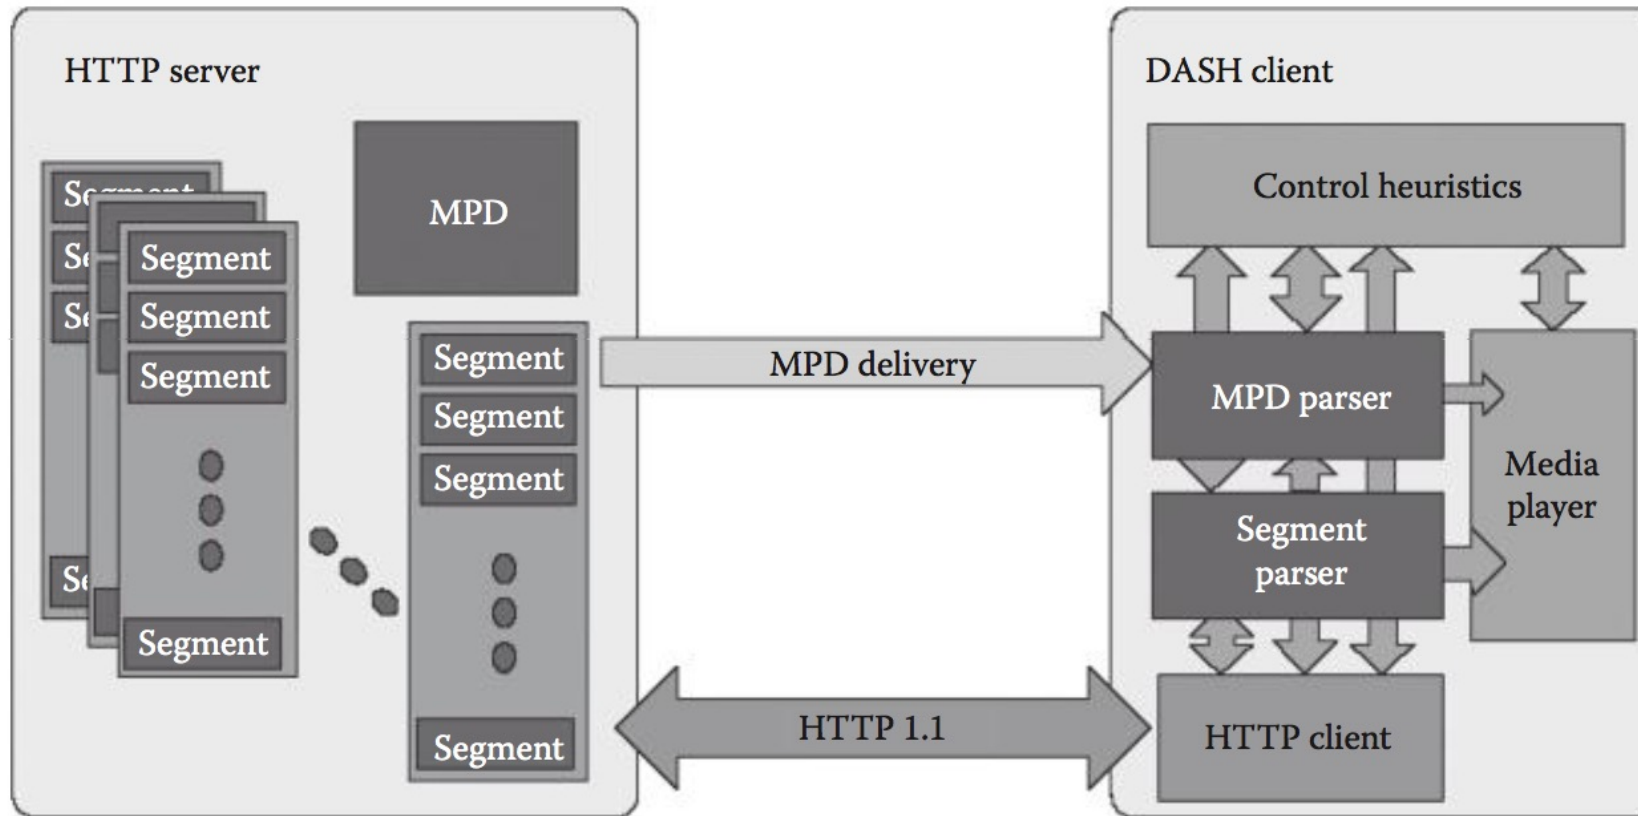

Architecture of multimedia cloud computing

Data center architecture for multimedia app.

Queuing model of the data center in multimedia cloud

Fundamental concept of fog computing

Media-centric theory of learning in CoP.

Scope of the MPEG-DASH standard

The architecture of scheduling on video transcoding for DASH in the cloud environment

System architecture

หนังสืออ้างอิง (Ref.)

Required Text

- Kuan-Ching Li, Qing Li and Timothy K. Shih "Cloud Computing and Digital Media Fundamentals, Techniques, and Applications"
Taylor & Francis Group, LLC 1st, 2014.