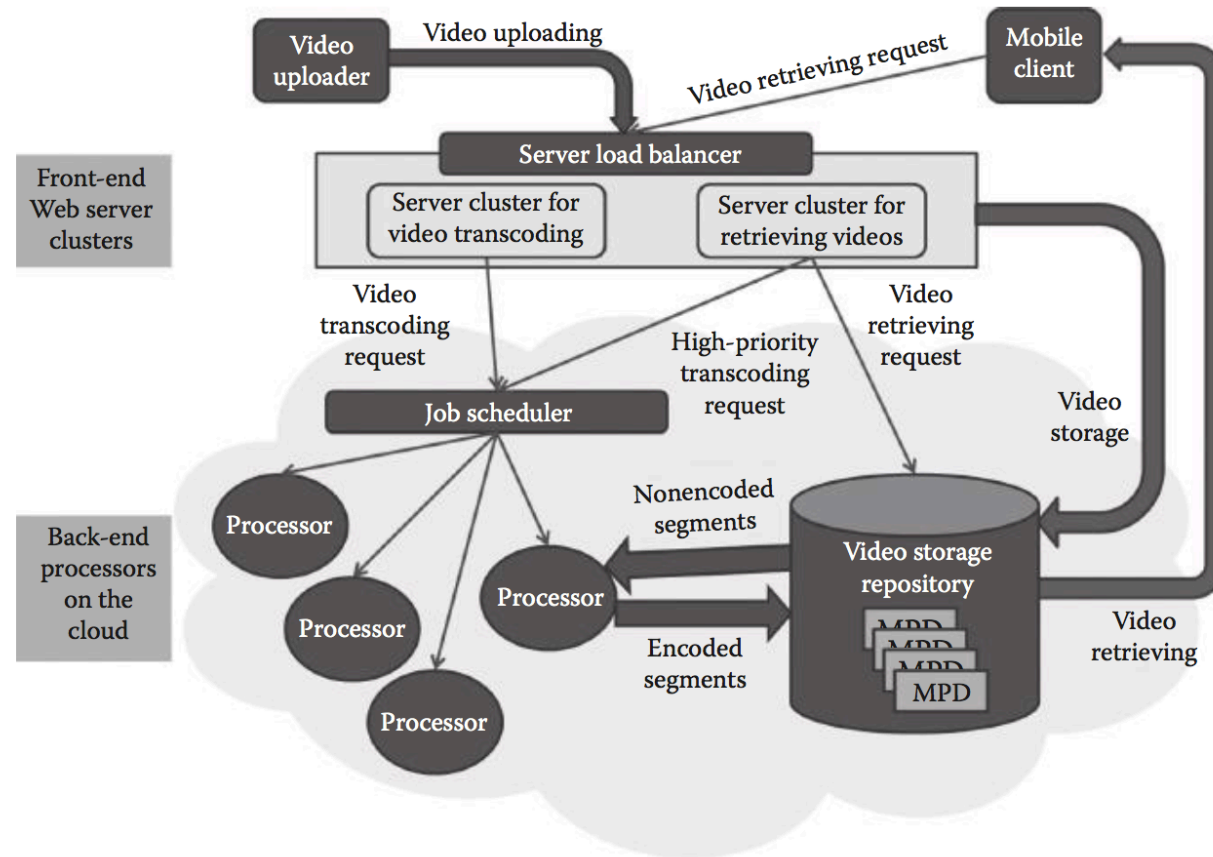

# Fundamental concept of fog computing

# Media-centric theory of learning in CoP.

# Scope of the MPEG-DASH standard

# The architecture of scheduling on video transcoding for DASH in the cloud environment