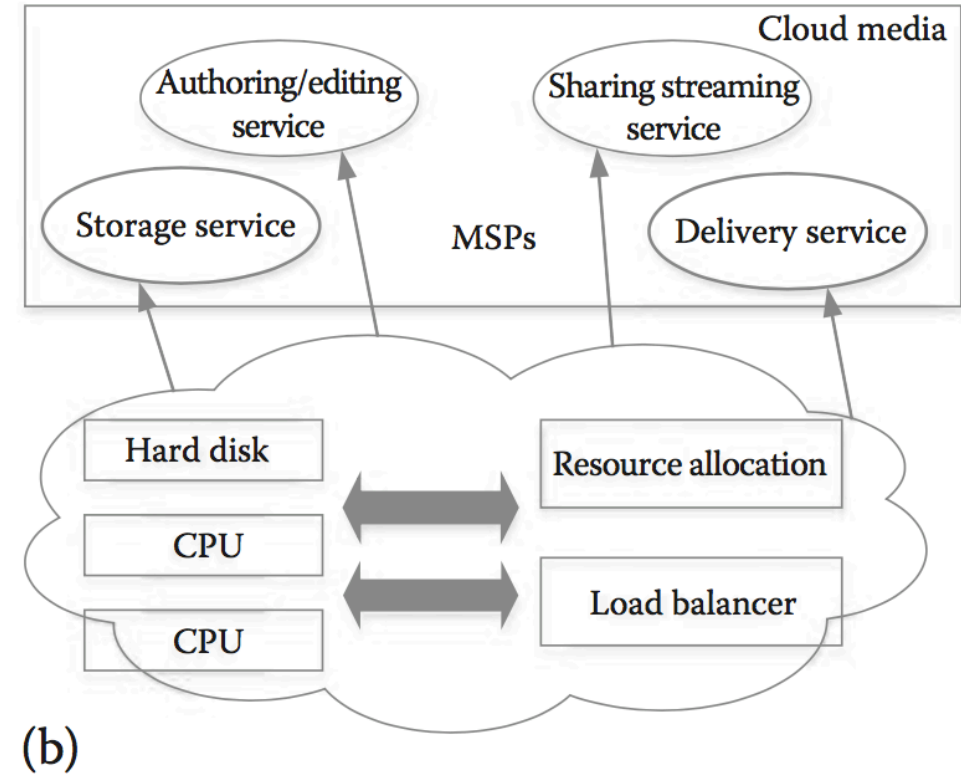

Architecture of multimedia cloud computing