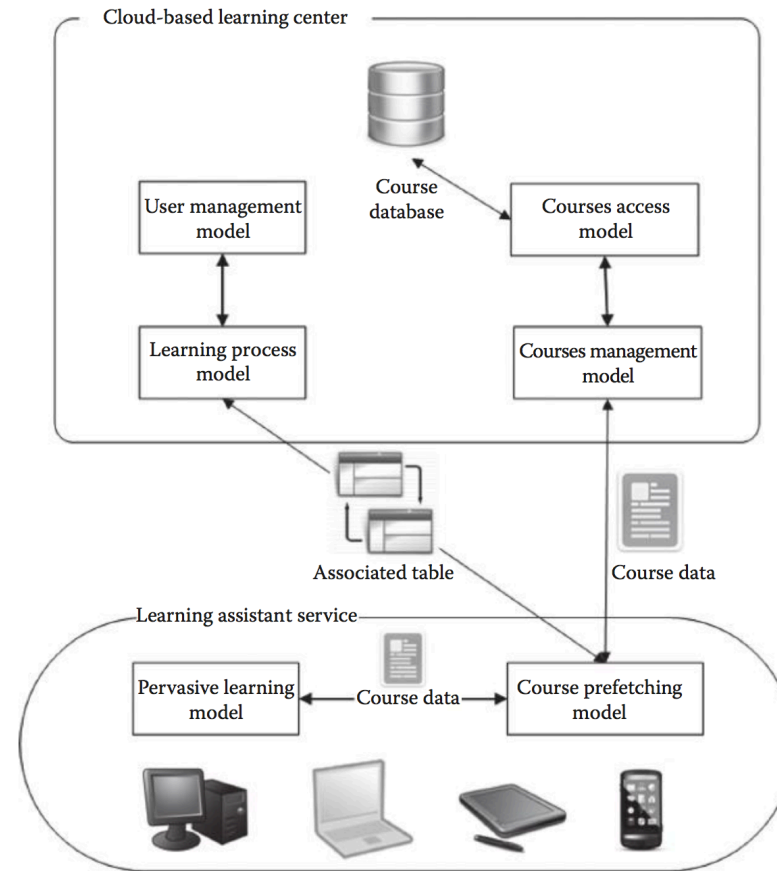

# Scope of the MPEG-DASH standard

# The architecture of scheduling on video transcoding for DASH in the cloud environment

# System architecture

หนังสืออ้างอิง (Ref.)