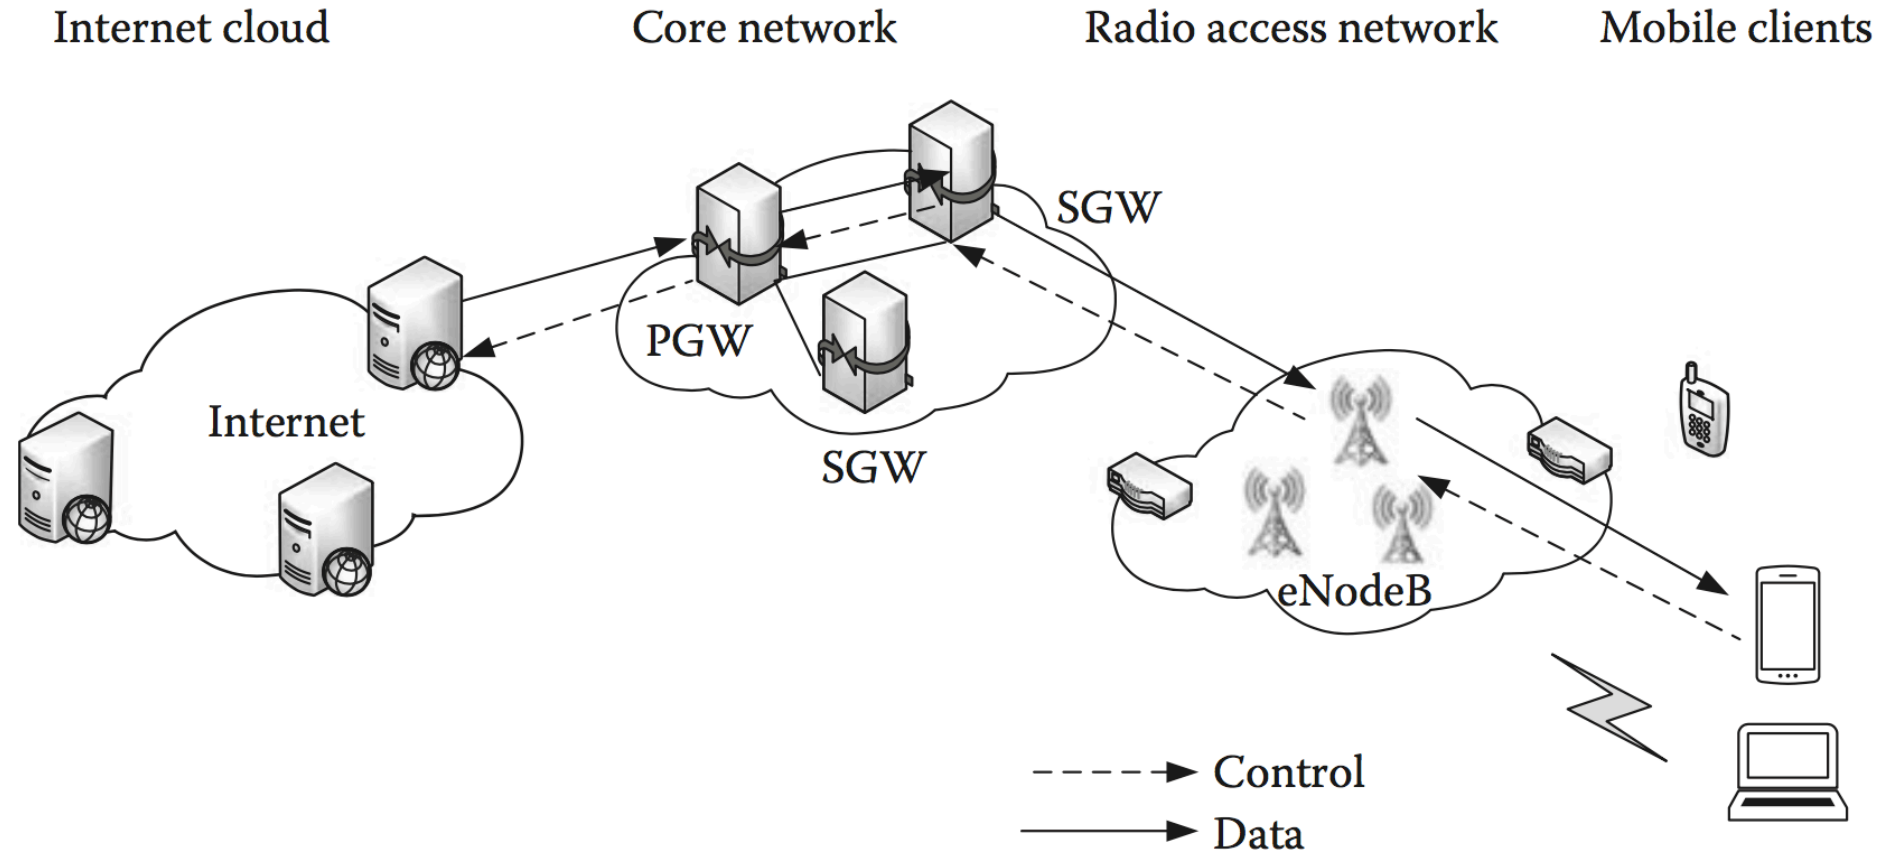

# Cloud mobile multimedia architecture with control and data flows

# The architecture of scheduling on video transcoding for DASH in the cloud environment