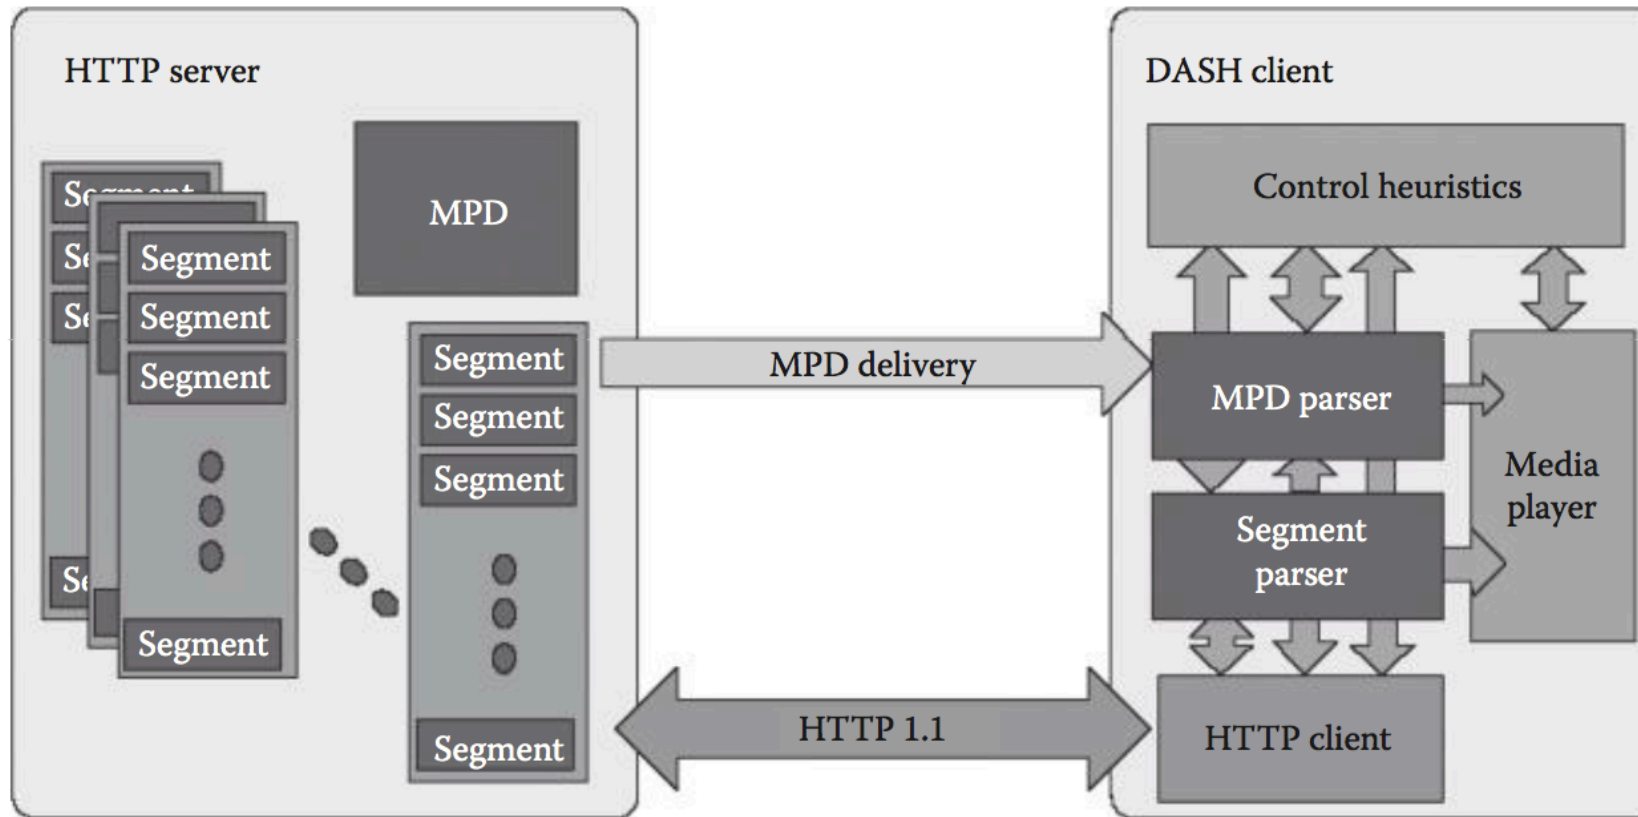

# Data center architecture for multimedia app.

# Queuing model of the data center in multimedia cloud

# Fundamental concept of fog computing

# The architecture of scheduling on video transcoding for DASH in the cloud environment