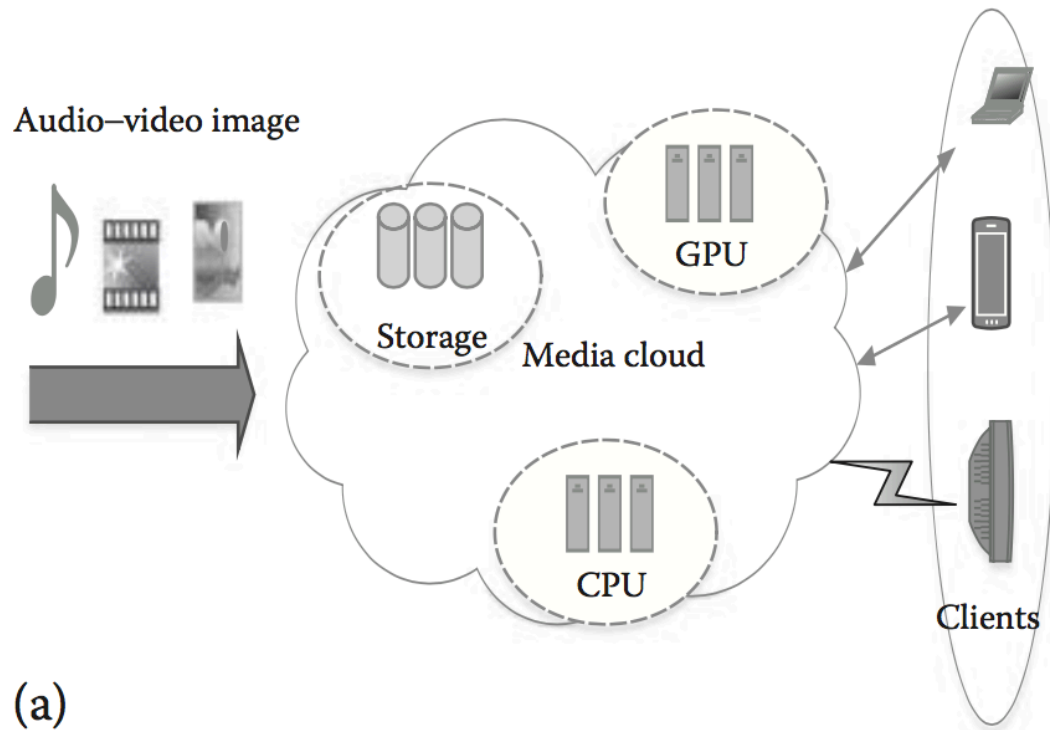

Architecture of multimedia cloud computing