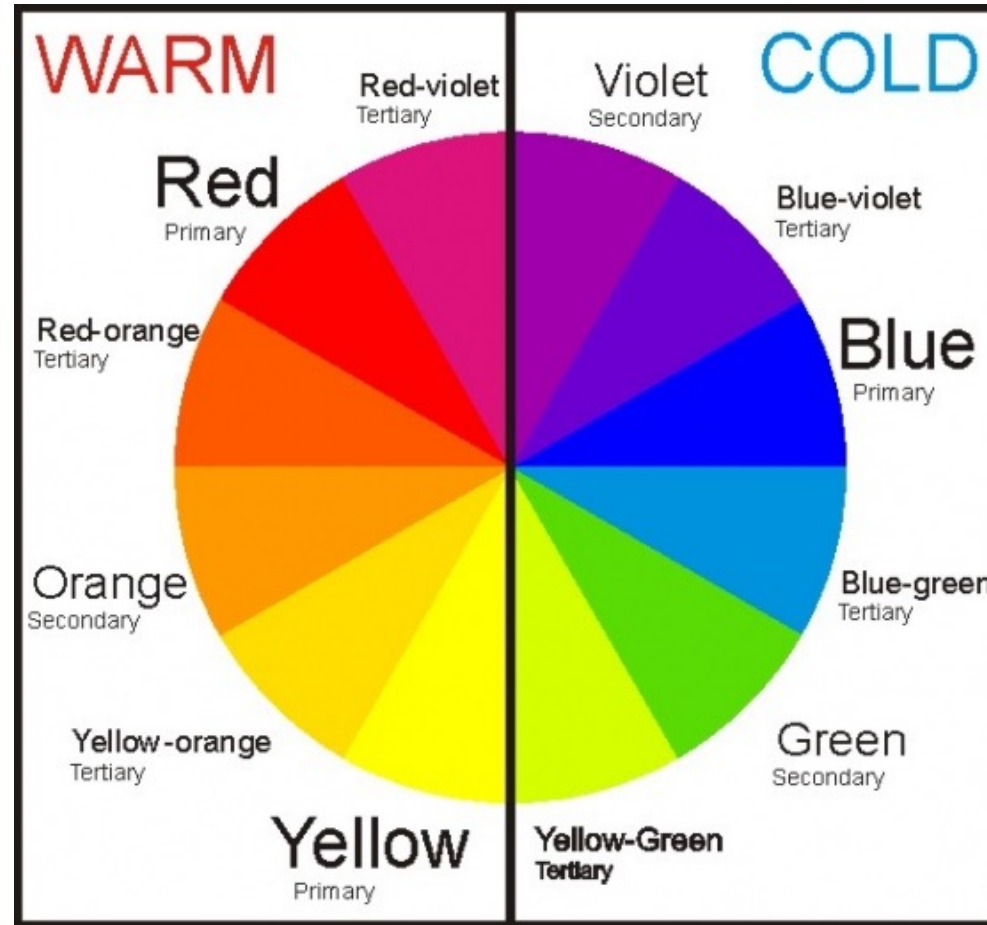

Color Tone

The difference of the tone  
gives the different feeling and  
atmosphere.

Warm tone

Cold tone

We can differentiate  
The tones into: